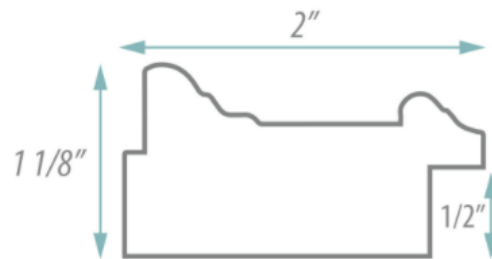

#### FEATURES:

- ONE 24X30" HIGH RESOLUTION SILVER PLATE GLASS MIRROR SIZE W/ DECORATIVE FRAME.
- "WALL HUGGER" HANGER FOR MOUNTING INCLUDED.
- STANDARD MOUNTING STYLE IS VERTICAL. FOR HORIZONTAL, PLEASE SPECIFY WHEN ORDERING.
- PACKED IN FOUR WALL (FOLDED DOUBLE WALL) CORRUGATION.
- STYLE: TRADITIONAL
- COLOR: SILVER/PEWTER
- FINISH: FOIL

#### MIRROR FINISHES:

- FLAT POLISHED EDGE
- BEVELED EDGE

**OVERALL SIZE DIMENSION: 28" WIDE X 34" HIGH X 1 1/8" DEEP**